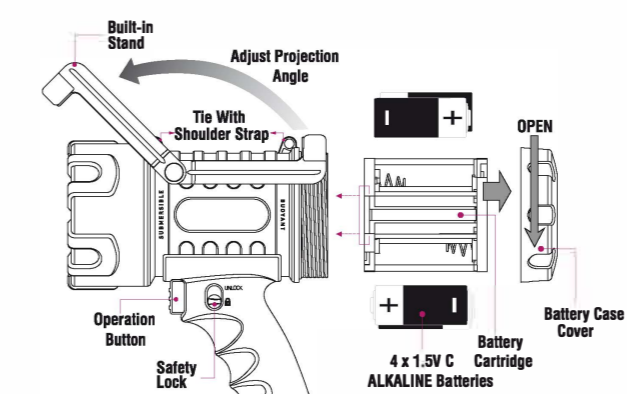

USER GUIDE PROTECH S0343

Please read this manual carefully before using the product as it contains important operating information.

820 LUMENS

200H

WHITE LED - HIGH

WHITE LED - LOW

WHITE LED - 8Hz FLASHING

WATERPROOF & DUSTPROOF

1M DROP IMPACT

ANSI FL 1

ANSI FL1						
HIGH	820 LUMENS	87000cd	590m	3h		
LOW	75 LUMENS	5200cd	140m	200h		
8Hz FLASHING*	NA	NA	NA	120h	✓	✓

* Flashing mode specifications cannot be measured by ANSI FL1 Standard.
* Flashing mode runtime is based on measurement of battery capacity change only.

BATTERY REPLACEMENT DIAGRAM

ENGLISH SPECIFICATIONS