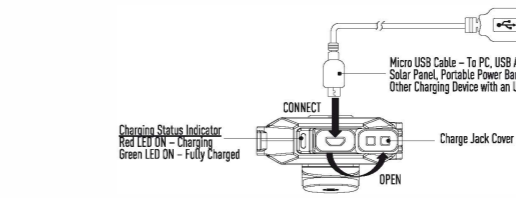

90mm

90mm

USER GUIDE EDCLIP T0917

Please read this manual carefully before using the product as it contains important operating information.

FAVOUR

180 LUMENS

45H

2M DROP IMPACT

WATER RESISTANT

WHITE LED - HIGH

WHITE LED - LOW

RUBBERIZED GRIP

DUSTPROOF

WHITE LED - 2Hz FLASHING

CHARGING STATUS INDICATOR

360° SWIVEL CLIP

MAGNETIC ATTACHMENT

USB RECHARGEABLE

ANSI FL 1

ANSI FL 1

HIGH	180 Lumens	1540cd	78m	9h30min	✓	✓
LOW	30 Lumens	260cd	32m	45h		
2Hz FLASHING*	NA	NA	NA	13h		

HOW TO RECHARGE

ENGLISH

SPECIFICATIONS

BATTERY CYCLE
500 cycles

BULB TYPE
1 x 3W Gen 2 LED White LED

ACCESSORY
Micro USB Cable (Included)

SIZE
65mm x 87mm x 31mm

WEIGHT
75g (With Battery)

BULB REPLACEMENT
LED never needs to be replaced.